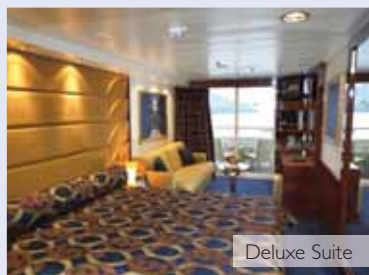

Deluxe Suite