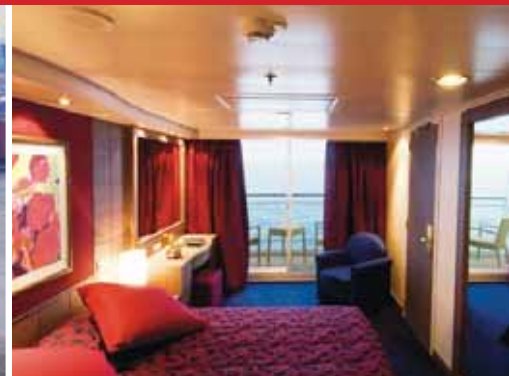

ALL NEW DESTINATIONS

From the hustle and bustle of New York City, to sleepy towns in New England, we have a great selection of **BRAND NEW** American itineraries to choose from - all in the luxury and comfort of the MSC Poesia, a state of the art cruise ship, christened in 2008.

PO06 - 23/10/10

Quebec to Fort Lauderdale

9 NIGHTS

from **\$1600pp**

FARES INCLUDE

- All meals and entertainment on board • Port charges • Captain's cocktail party and gala dinner • Children's club
- Kids under 18 CRUISE FREE** when sharing with 2 adults, however port charges ranging from \$200-\$280 are applicable.