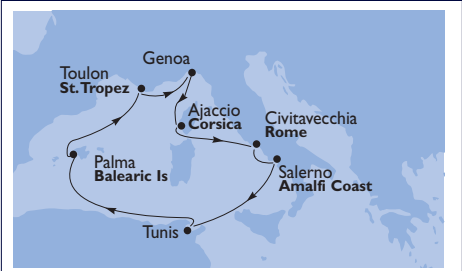

MSC LIRICA - 7 NIGHTS

LI35 - 29/03/10	LI41 - 10/05/10
LI36 - 05/04/10	LI42 - 17/05/10
LI37 - 12/04/10	LI43 - 24/05/10
LI38 - 19/04/10	LI44 - 31/05/10
LI39 - 26/04/10	LI45 - 07/06/10
LI40 - 03/05/10	LI46 - 14/06/10

	1st person	2nd person
inside	$1189*	$695*^{^A}
outside	$1619*	$910*^{^A}
suite with balcony	$2379*	$1290*^{^A}